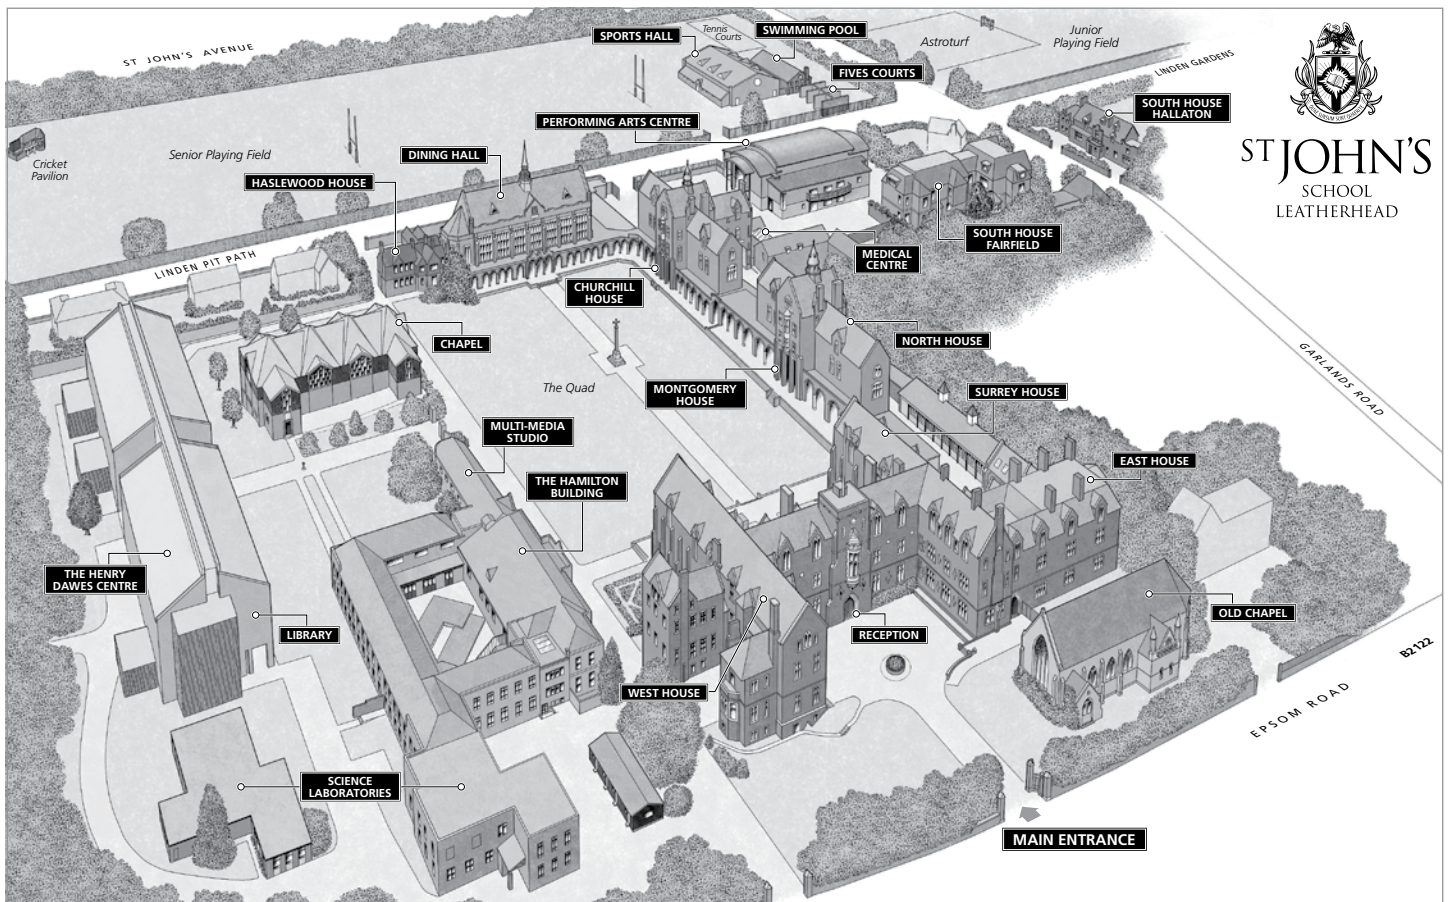

Postcode

KT22 8SP

Visitors attending Sports Fixtures

School fixtures are played at three locations: Senior, Junior and New Playing Fields as shown below. For matches on Senior and Junior Fields you should park at the School or with care in the surrounding roads. If your match is at the New Playing Field you are recommended to drive there where parking is available.

Postcodes for Playing Fields

Senior and Junior Playing Fields: KT22 8SP

New Playing Field: KT21 2BU

ST JOHN'S
SCHOOL
LEATHERHEAD

Directions to St John's

ST JOHN'S
SCHOOL
LEATHERHEAD

St John's School
Epsom Road
Leatherhead
Surrey
KT22 8SP