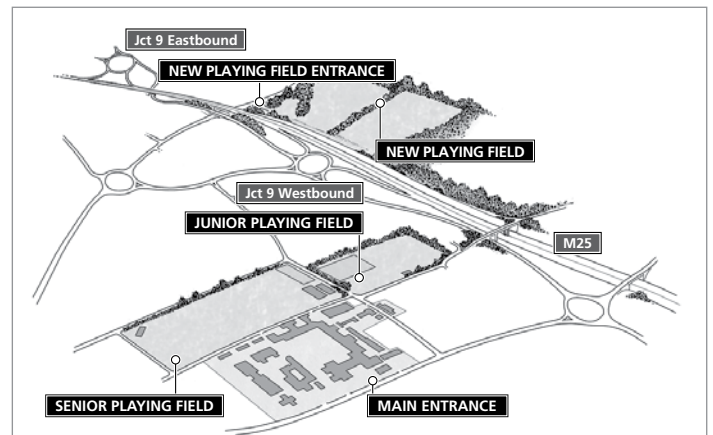

Postcode

KT22 8SP

Visitors attending Sports Fixtures

School fixtures are played at three locations: Senior, Junior and New Playing Fields as shown below. For matches on Senior and Junior Fields you should park at the School or with care in the surrounding roads. If your match is at the New Playing Field you are recommended to drive there where parking is available.

Postcodes for Playing Fields

Senior and Junior Playing Fields: KT22 8SP

New Playing Field: KT21 2BU

ST JOHN'S
SCHOOL
LEATHERHEAD

Directions to St John's

ST JOHN'S
SCHOOL
LEATHERHEAD

St John's School
Epsom Road
Leatherhead
Surrey
KT22 8SP