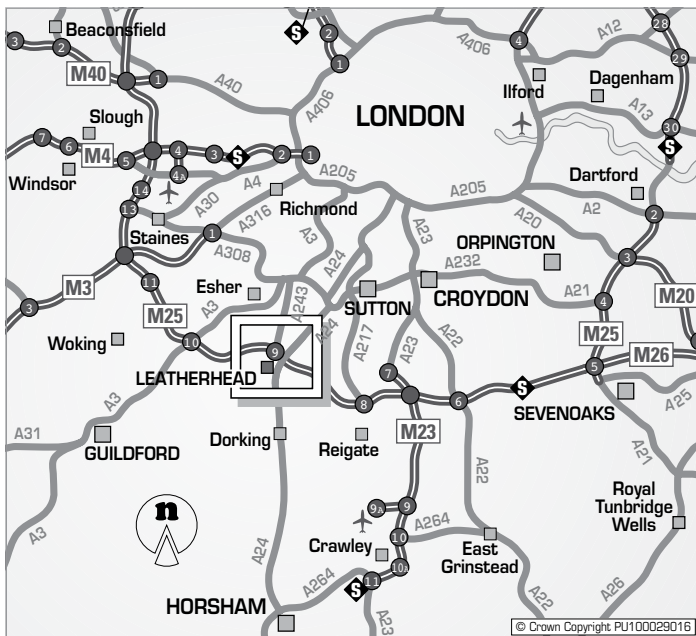

Directions to St John's

By Road

From the M25 Junction 9 eastbound, take the third exit A243 dual carriageway towards Leatherhead. After approximately one mile, at the roundabout continue straight across onto the A243 Leatherhead bypass Road. * At the next roundabout take the third exit B2122 Epsom Road and continue for approximately a quarter of a mile. The entrance to St John's School is on the right-hand side soon after Garlands Road.

From M25 Junction 9 westbound, take the first exit A243. Continue from * above.

By Rail

Leatherhead Railway Station is approximately a 5 minute walk.

By Air

London Heathrow Airport is approximately 40 minutes by car.

Postcode

KT22 8SP

Visitors attending Sports Fixtures

School fixtures are played at three locations: Senior, Junior and New Playing Fields as shown below. For matches on Senior and Junior Fields you should park at the School or with care in the surrounding roads. If your match is at the New Playing Field you are recommended to drive there where parking is available.

Postcodes for Playing Fields

Senior and Junior Playing Fields: KT22 8SP

New Playing Field: KT21 2BU

ST JOHN'S
SCHOOL
LEATHERHEAD

Directions to St John's

ST JOHN'S
SCHOOL
LEATHERHEAD

St John's School
Epsom Road
Leatherhead
Surrey
KT22 8SP